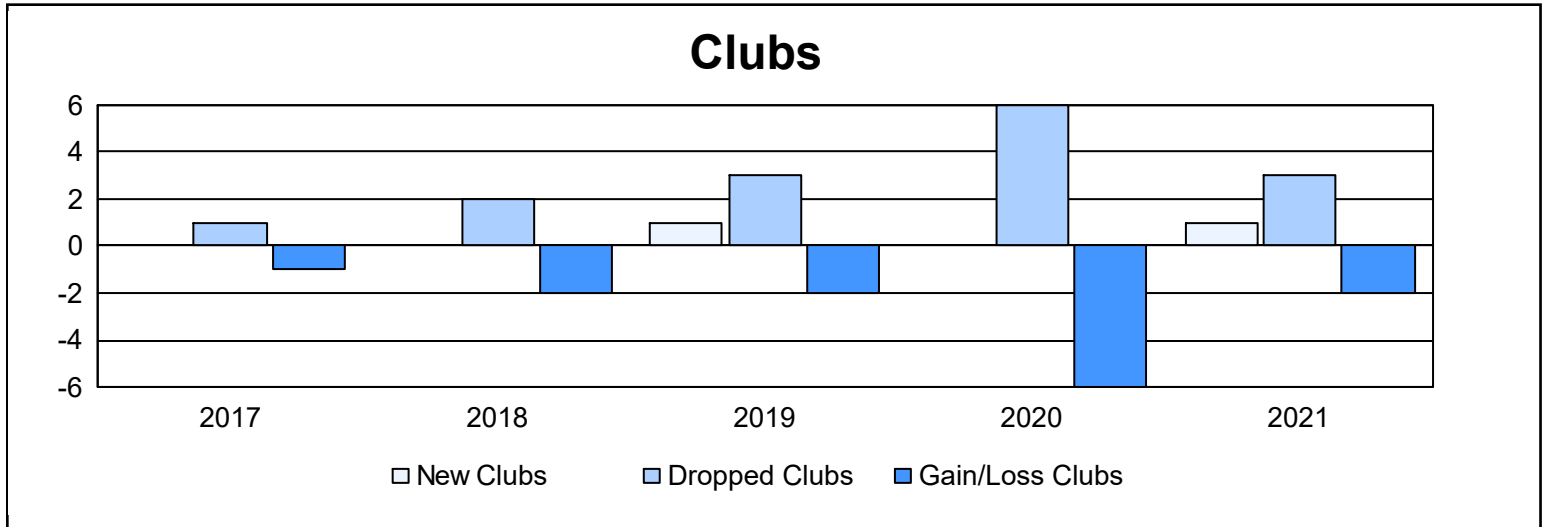

Year	New Clubs	Dropped Clubs	Gain/ Loss Clubs	New Members	Charter Members	Reinstate Members	Transfer Members	Total Member Added	Total Members Dropped	Gain/ Loss Members
2016-2017	0	1	-1	208	6	1	5	220	187	33
2017-2018	0	2	-2	134	2	3	12	151	159	-8
2018-2019	1	3	-2	84	28	1	4	117	121	-4
2019-2020	0	6	-6	43	5	29	4	81	223	-142
2020-2021	1	3	-2	33	21	15	6	75	115	-40
<b>Average</b>	<b>0</b>	<b>3</b>	<b>-3</b>	<b>100</b>	<b>12</b>	<b>10</b>	<b>6</b>	<b>129</b>	<b>161</b>	<b>-32</b>

### Membership Composition June 2021 Cumulative