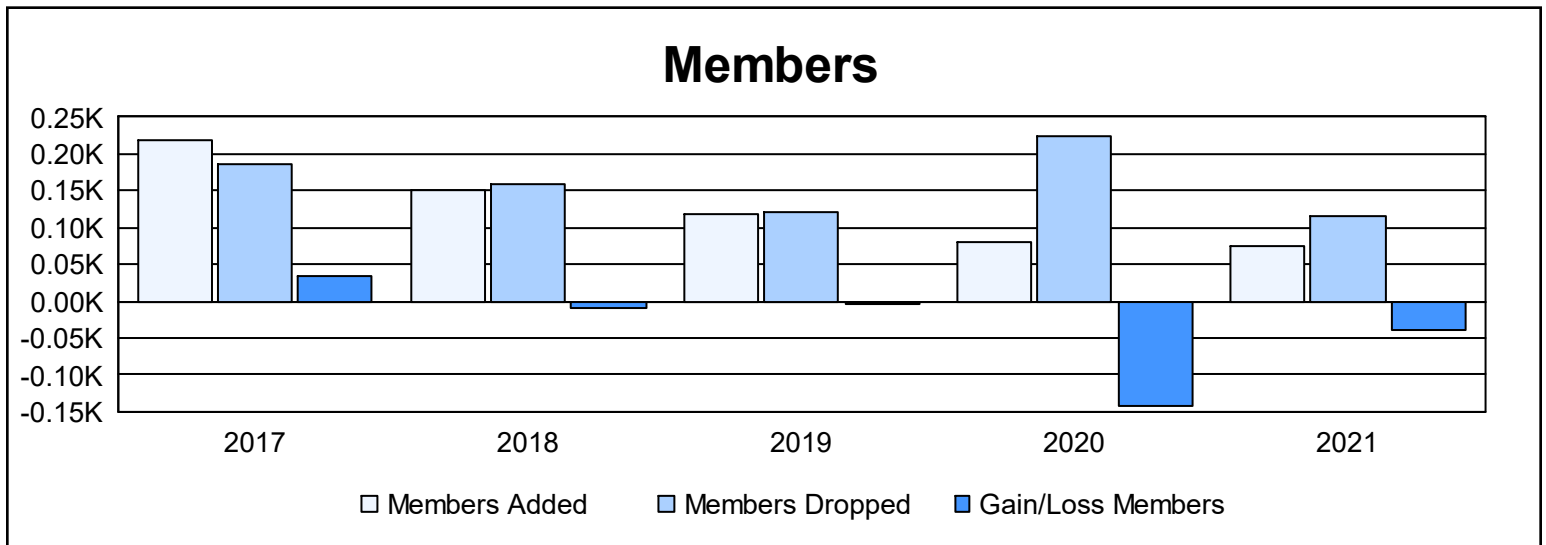

Year	New Clubs	Dropped Clubs	Gain/ Loss Clubs	New Members	Charter Members	Reinstate Members	Transfer Members	Total Member Added	Total Members Dropped	Gain/ Loss Members
2016-2017	0	1	-1	208	6	1	5	220	187	33
2017-2018	0	2	-2	134	2	3	12	151	159	-8
2018-2019	1	3	-2	84	28	1	4	117	121	-4
2019-2020	0	6	-6	43	5	29	4	81	223	-142
2020-2021	1	3	-2	33	21	15	6	75	115	-40
<b>Average</b>	<b>0</b>	<b>3</b>	<b>-3</b>	<b>100</b>	<b>12</b>	<b>10</b>	<b>6</b>	<b>129</b>	<b>161</b>	<b>-32</b>

### Membership Composition June 2021 Cumulative