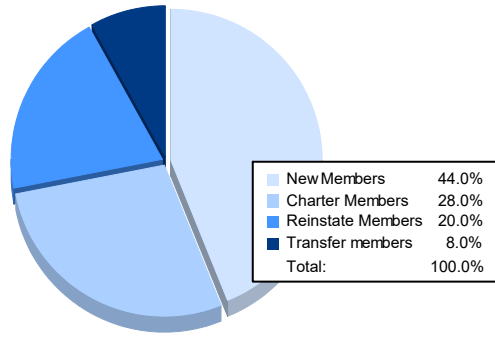

Year	New Clubs	Dropped Clubs	Gain/ Loss Clubs	New Members	Charter Members	Reinstate Members	Transfer Members	Total Member Added	Total Members Dropped	Gain/ Loss Members
2016-2017	0	1	-1	208	6	1	5	220	187	33
2017-2018	0	2	-2	134	2	3	12	151	159	-8
2018-2019	1	3	-2	84	28	1	4	117	121	-4
2019-2020	0	6	-6	43	5	29	4	81	223	-142
2020-2021	1	3	-2	33	21	15	6	75	115	-40
<b>Average</b>	<b>0</b>	<b>3</b>	<b>-3</b>	<b>100</b>	<b>12</b>	<b>10</b>	<b>6</b>	<b>129</b>	<b>161</b>	<b>-32</b>

### Membership Composition June 2021 Cumulative

### Gender Composition June 2021 Cumulative